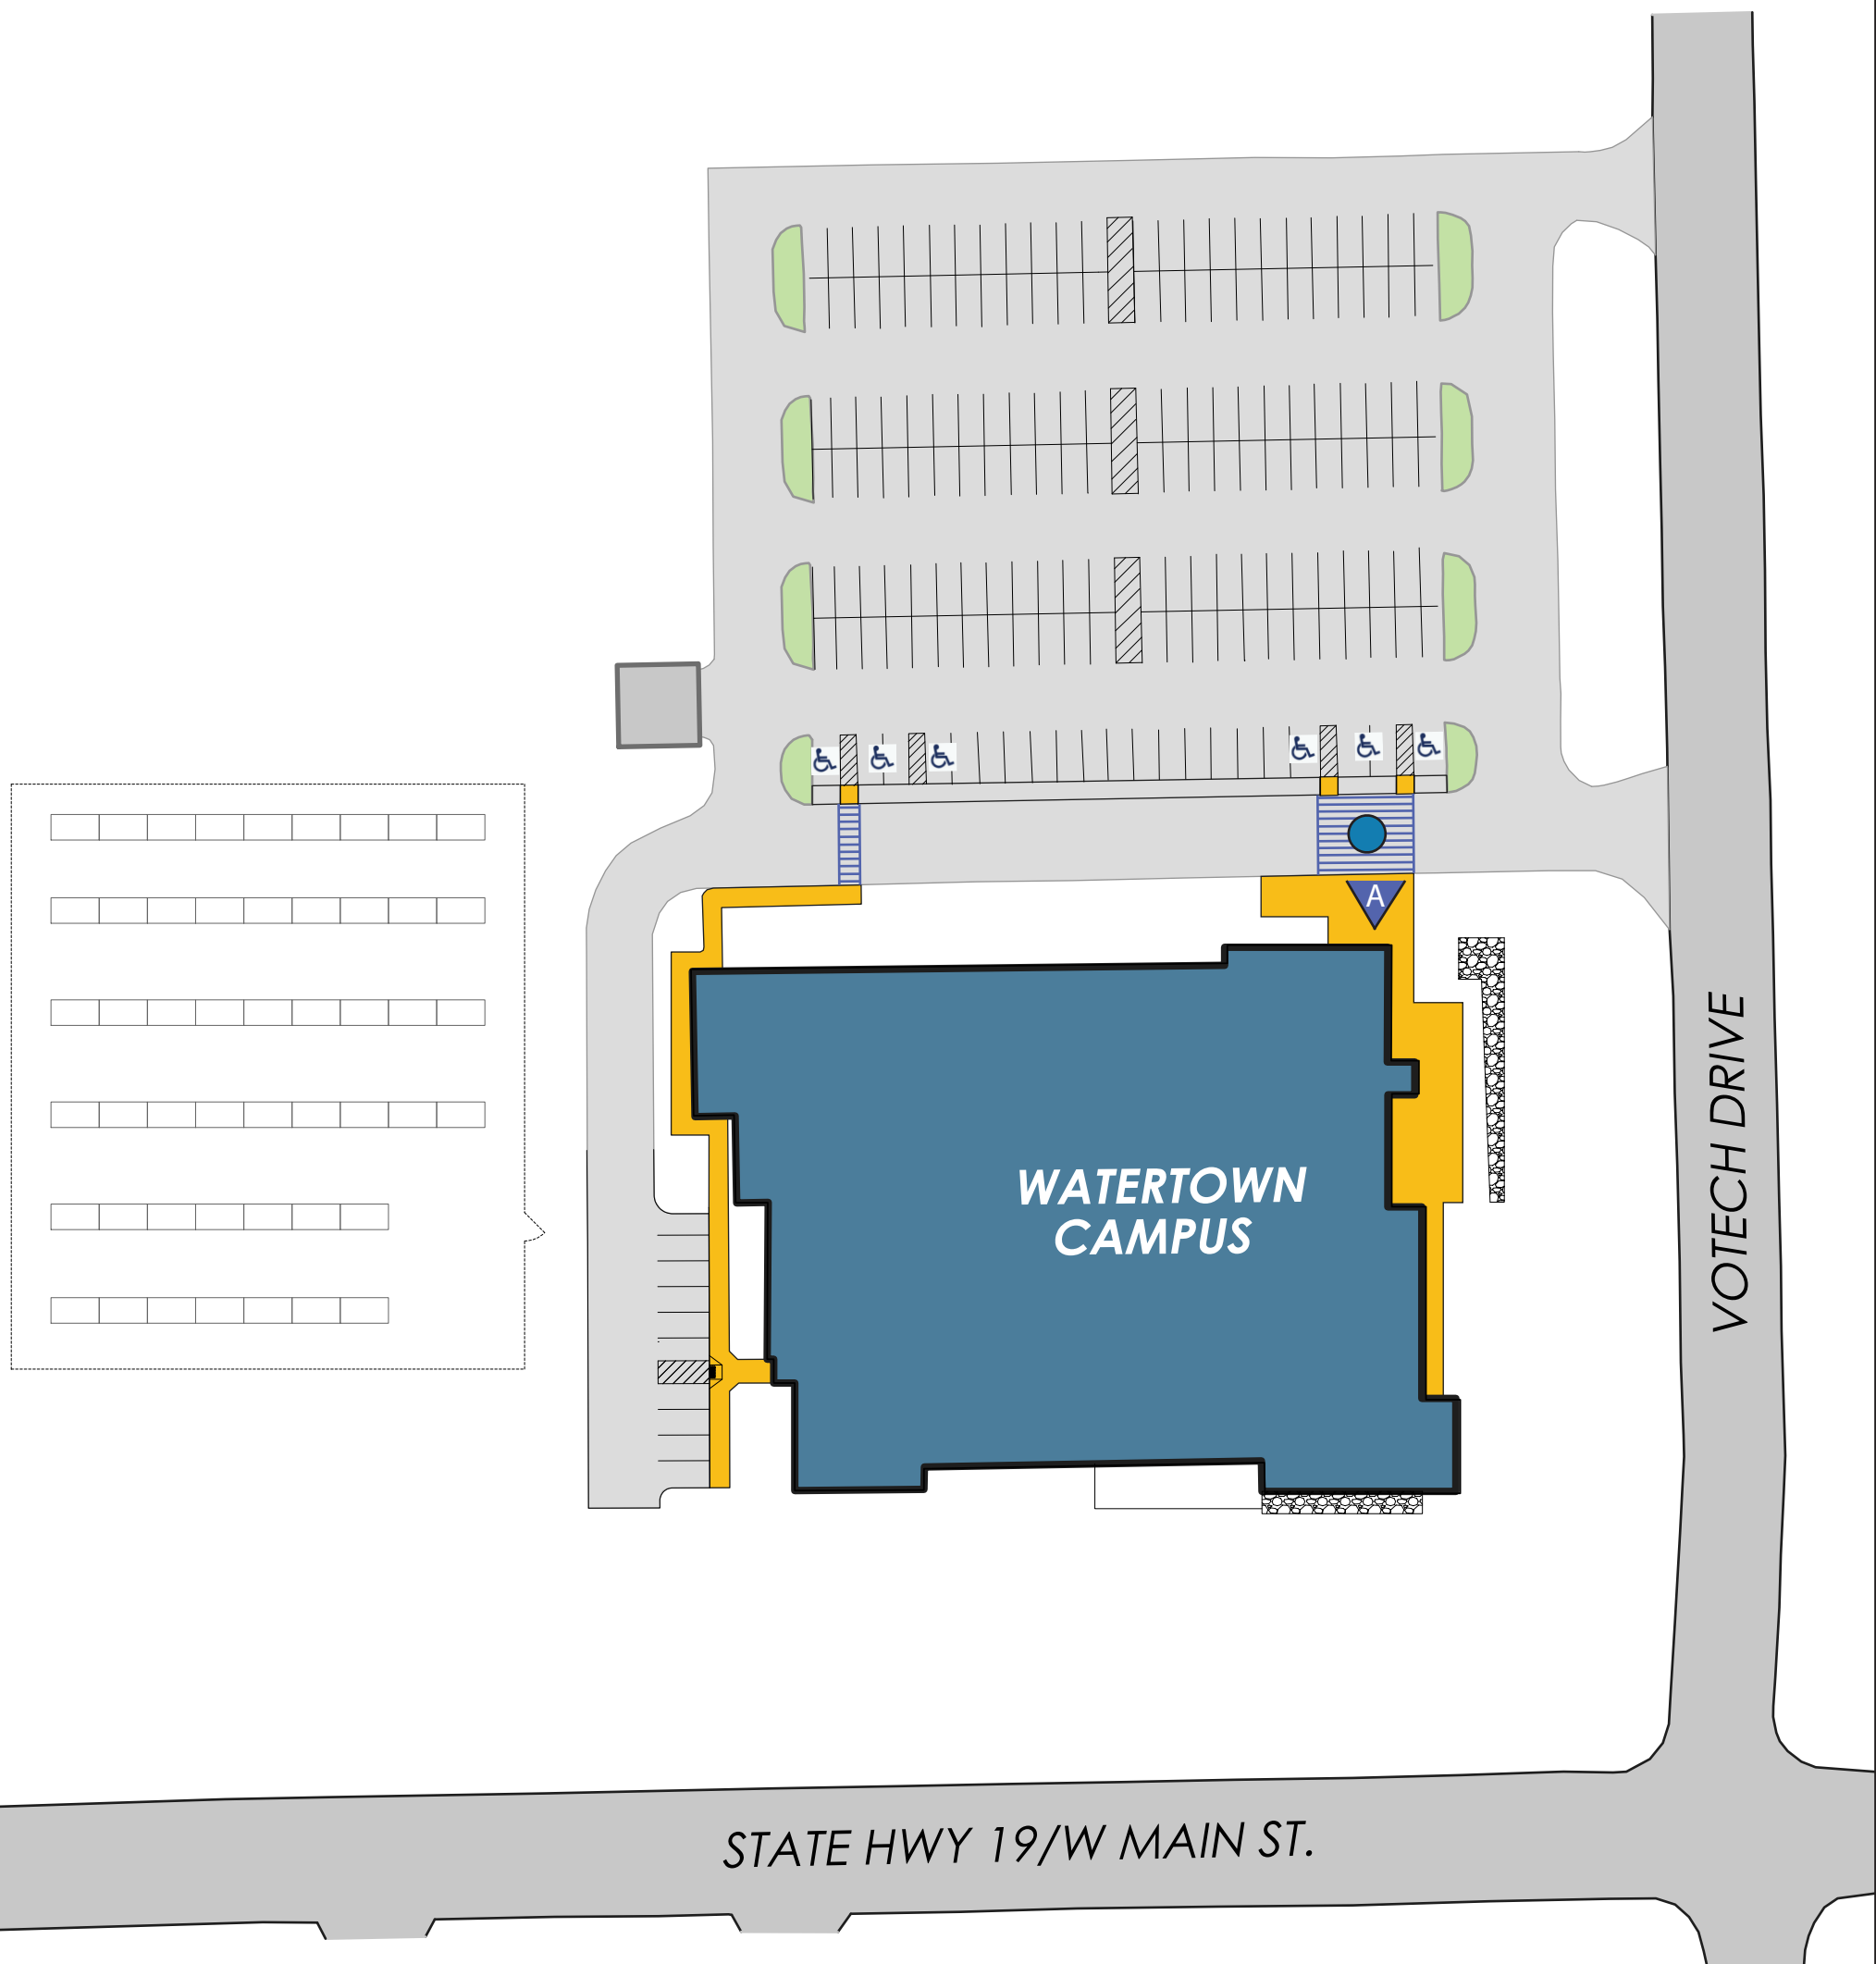

Watertown Campus Accessibility Plan

1300 W Main St. Watertown, WI 53098
(920) 206-8000
madisoncollege.edu

Legend

- Accessible Entrance w/ Automatic Door Operator
- Accessible Drop off/ Pick up Location
- Accessible Crosswalk
- Accessible Walkway
- Accessible Parking