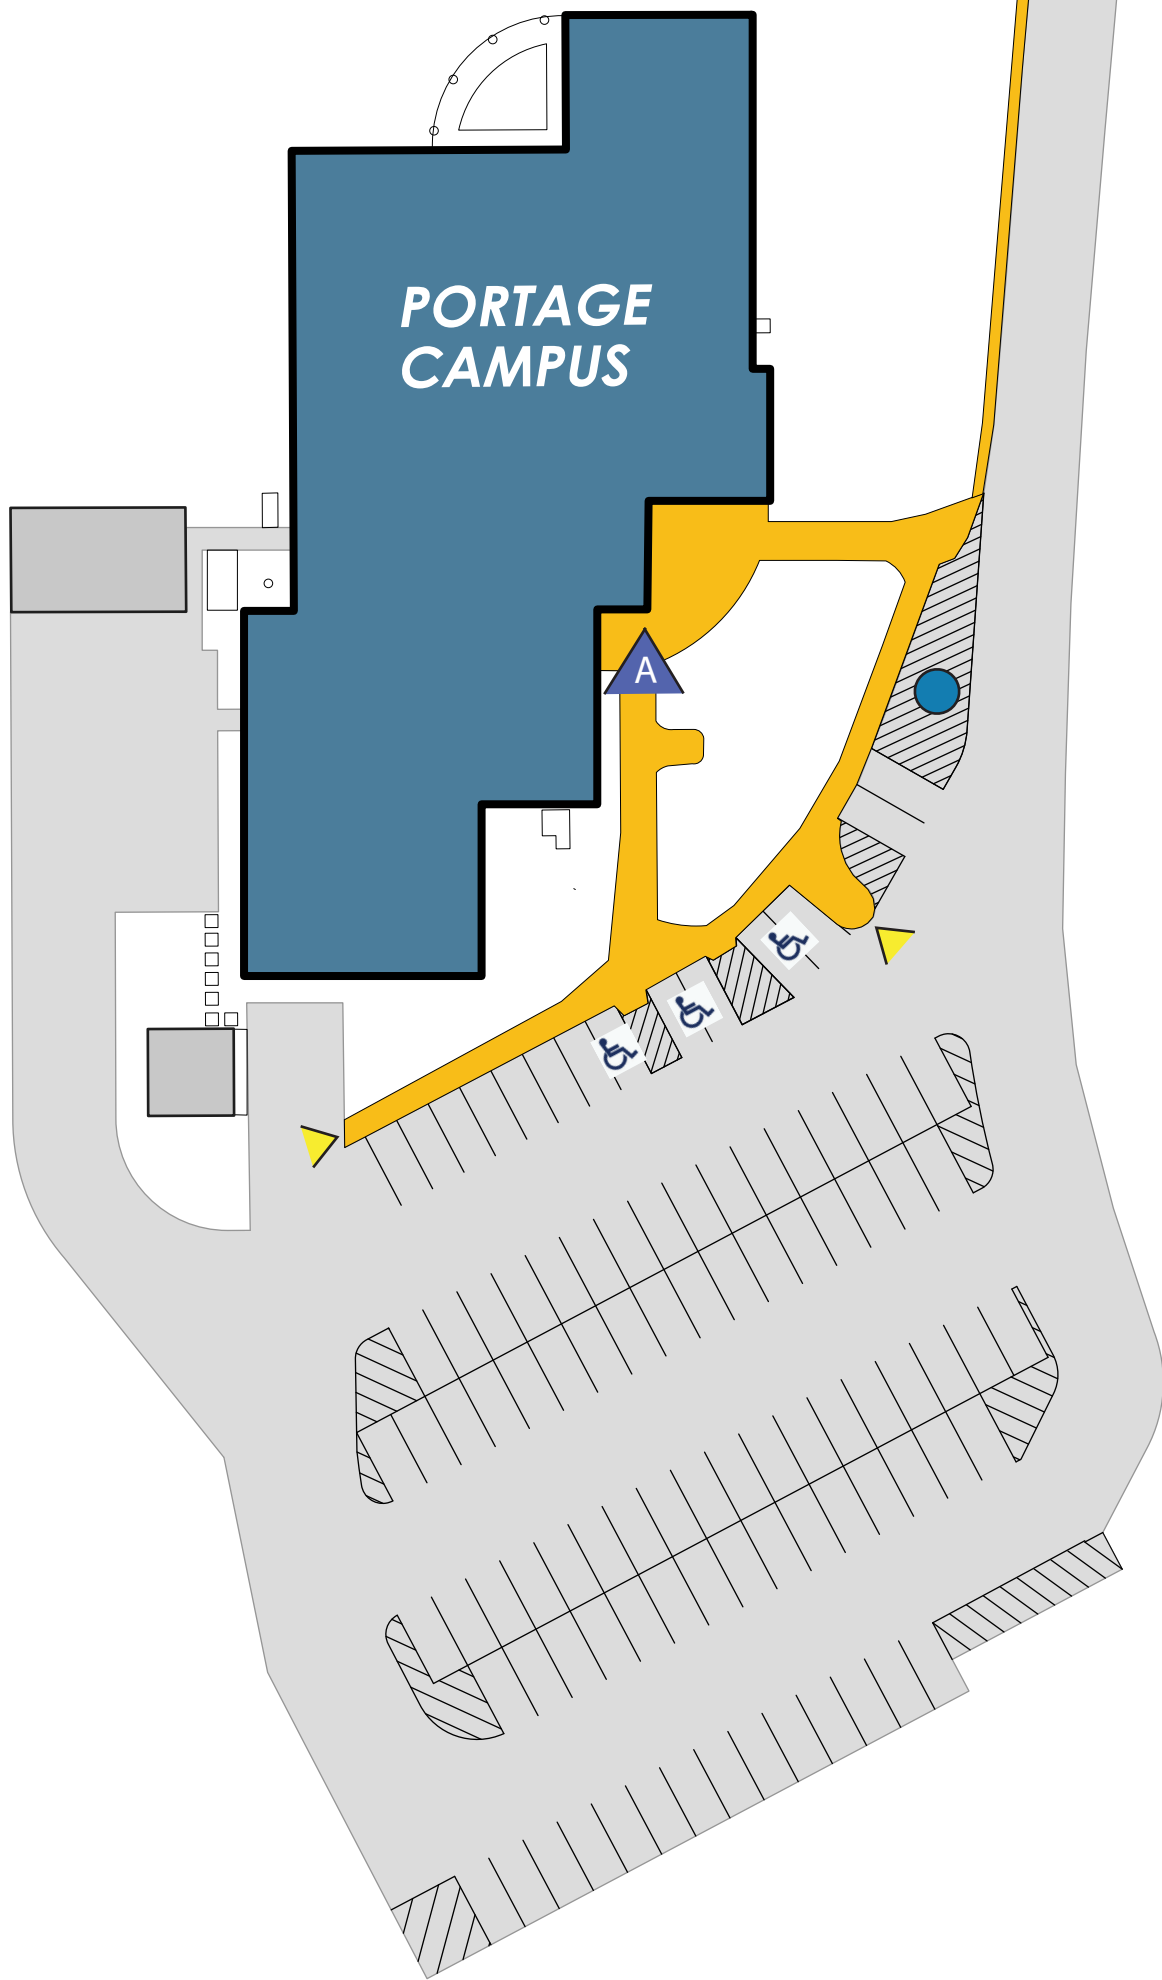

Portage Campus Accessibility Plan

3330 W Collins St. Portage, WI 53901
(608) 745-3100
madisoncollege.edu

WEST COLLINS STREET

Legend

- | | |
|------------------------------------------------|---------------------|
| Accessible Entrance w/ Automatic Door Operator | Accessible Pathways |
| Accessible Drop off/ Pick up Location | Accessible Ramp |
| Accessible Parking | |

MADISON
AREA | TECHNICAL
COLLEGE