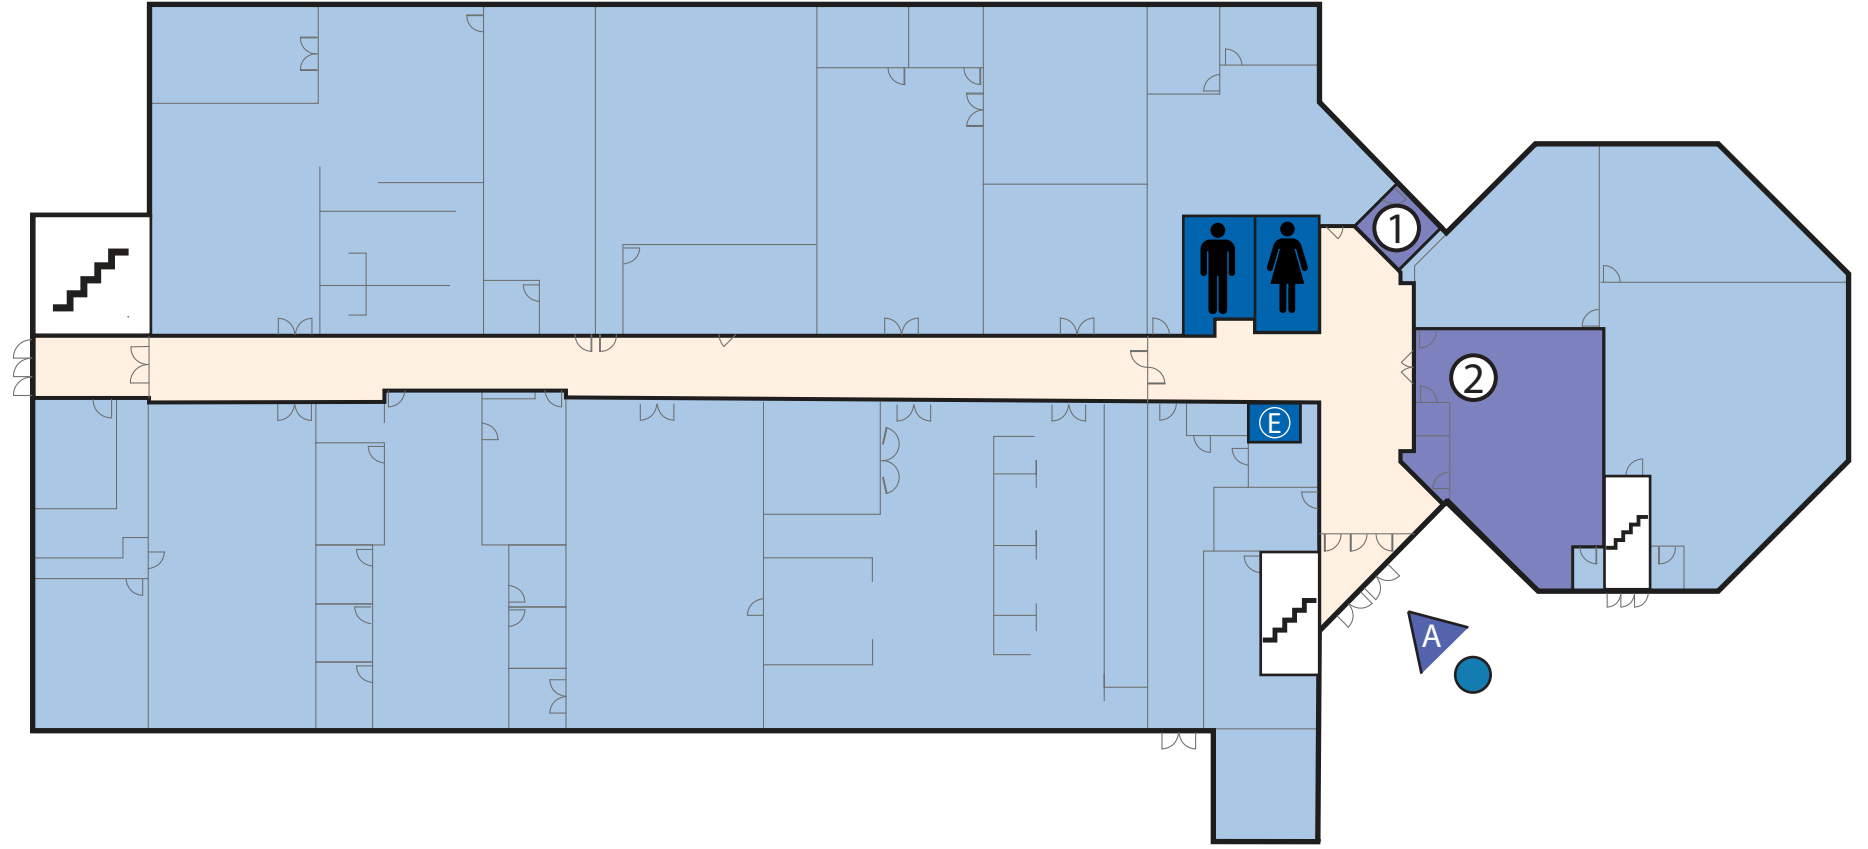

LEGEND

-  Accessible Entrance w/ Automatic Door Operator
-  Accessible Drop off/ Pick up Location
-  Circulation
-  Significant Spaces
-  Classrooms
-  Restroom
-  Stair
-  Elevator

-  Welcome Center 120C
-  Student Lounge 110