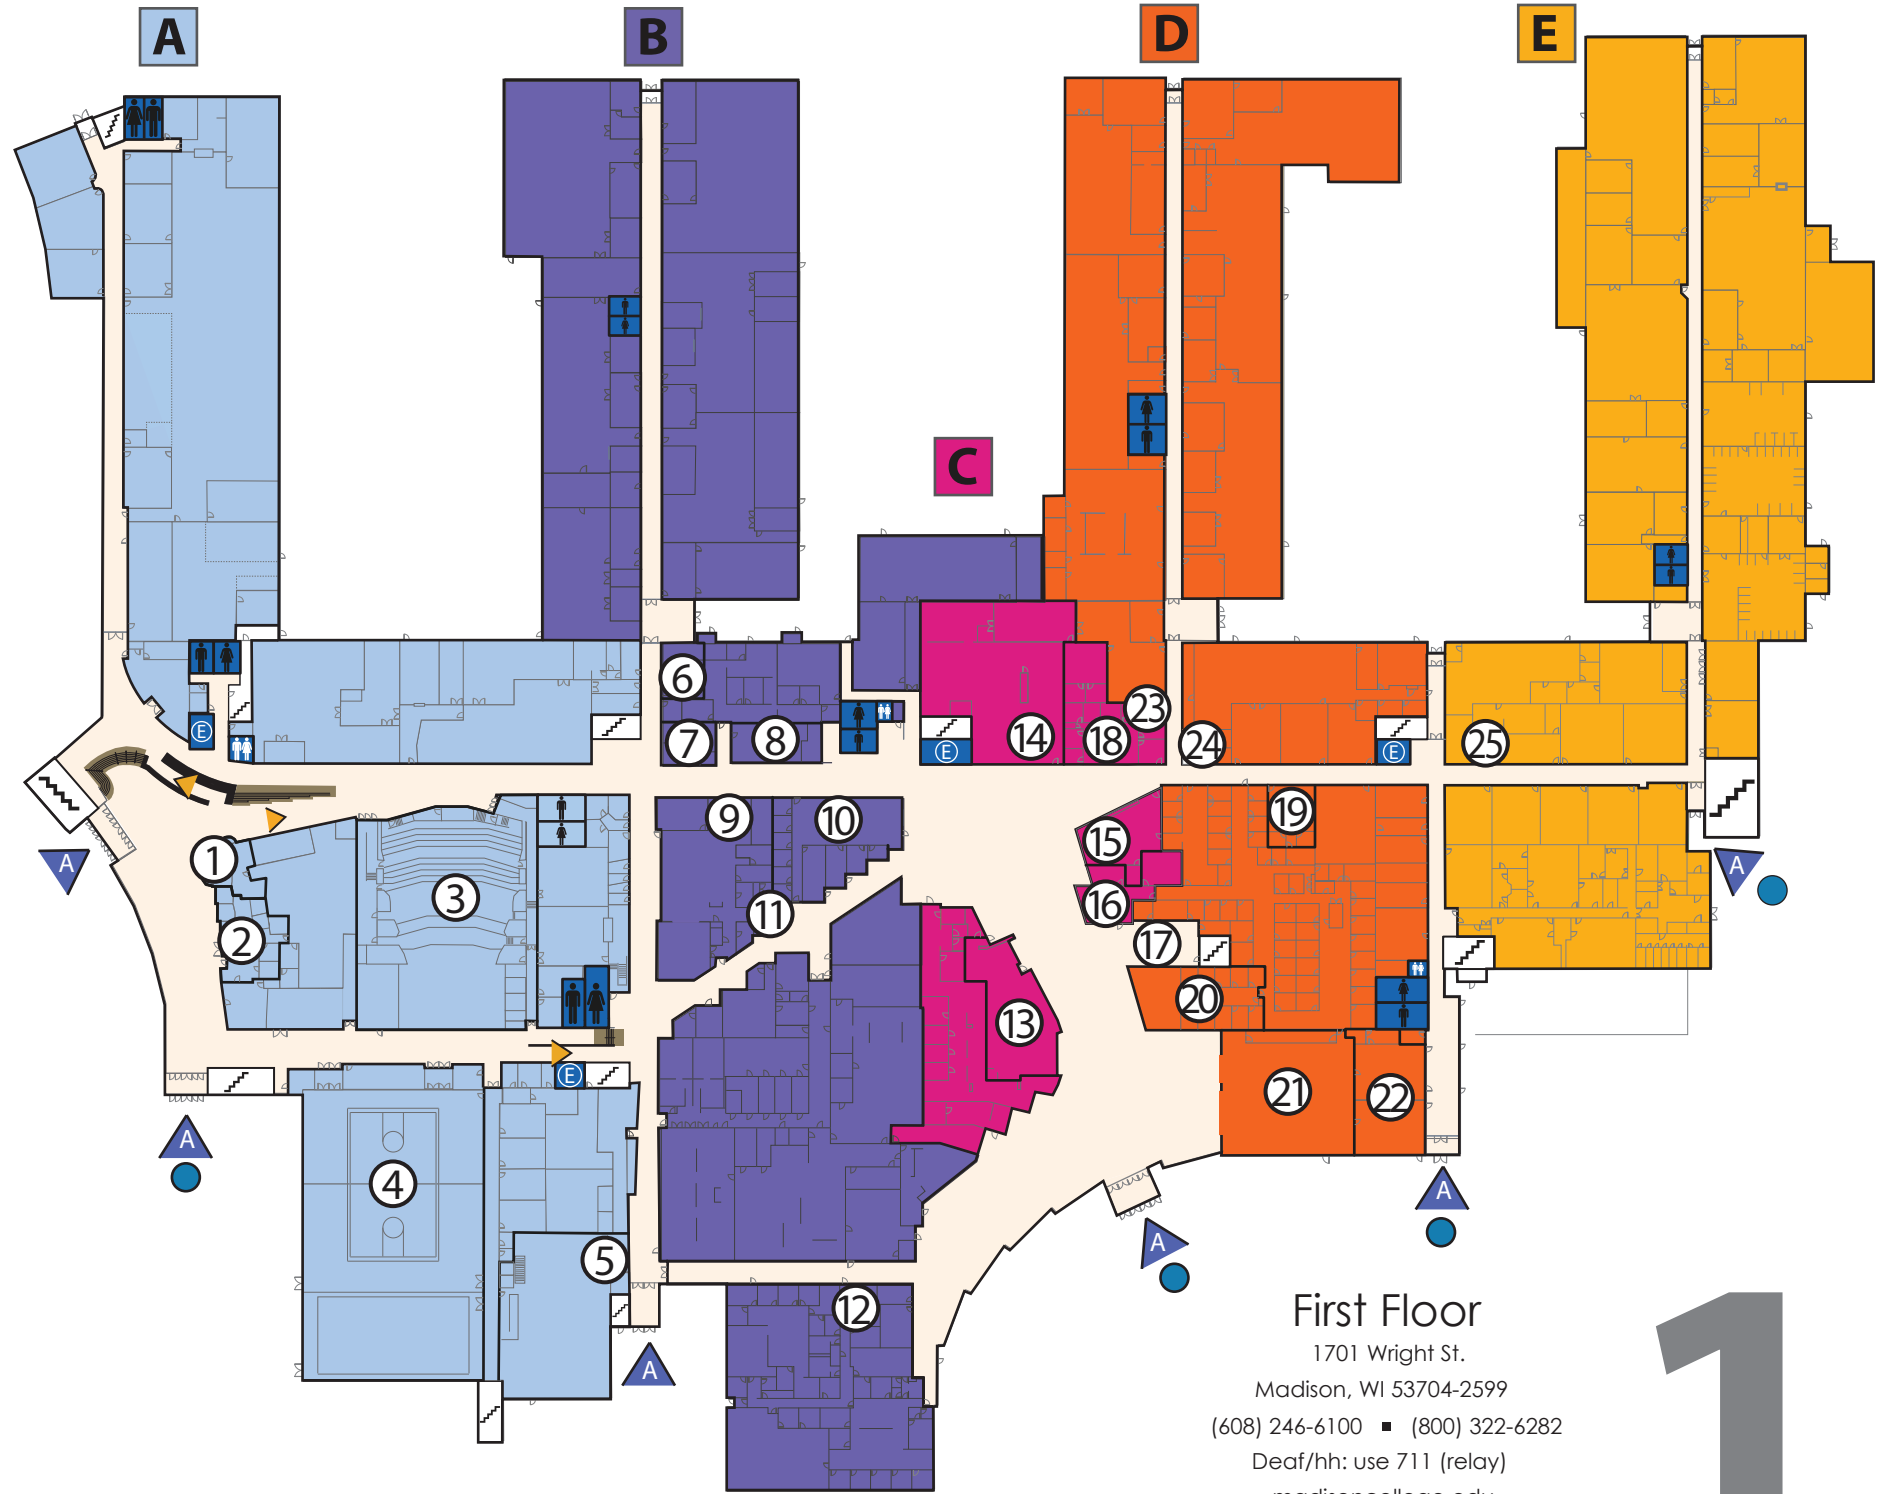

LEGEND

-  Accessible Entrance
w/ Automatic Door Operator
-  Accessible Drop off/
Pick up Location
-  Barrier (Non-Accessible)
-  Accessible Ramp
-  Circulation
-  Restroom
-  Restroom
*Theater Performance Only
-  Gender Neutral Restroom
-  Stair
-  Elevator

- 1** Truax Gateway/
Welcome Center
A1000
- 2** Enrollment Services &
Student Financial Aid
A1000B
- 3** Mitby Theater
A1017
- 4** Redsten Gymnasium
A1081
- 5** Fitness Center
A1064
- 6** Scholars of Promise
B1200
- 7** Public Safety
B1240
- 8** UW Credit Union
B1247
- 9** Trustyle Salon
B1208
- 10** Student Life
B1260
- 11** Reflection Room
B1261
- 12** Human Resources
121
- 13** Atrium Cafe
C1414
- 14** Book Store
C1448
- 15** Intercultural Exchange
C1430
- 16** Student Success Center: Advising,
Coaching, Counseling, Disability
Resources, Dean of Students,
Transfer Center
C1434
- 17** Veteran Resource Services
D1620
- 18** International Education
C1454
- 19** RISE Office
D1651
- 20** Career & Employment Services
D1624
- 21** Large Conference Room
D1630
- 22** Conference Rooms/Board Room
D1630 A/B
- 23** Family Study Room
C1456
- 24** Honors Program Office
D1644
- 25** Wolfpack Techies
E1864