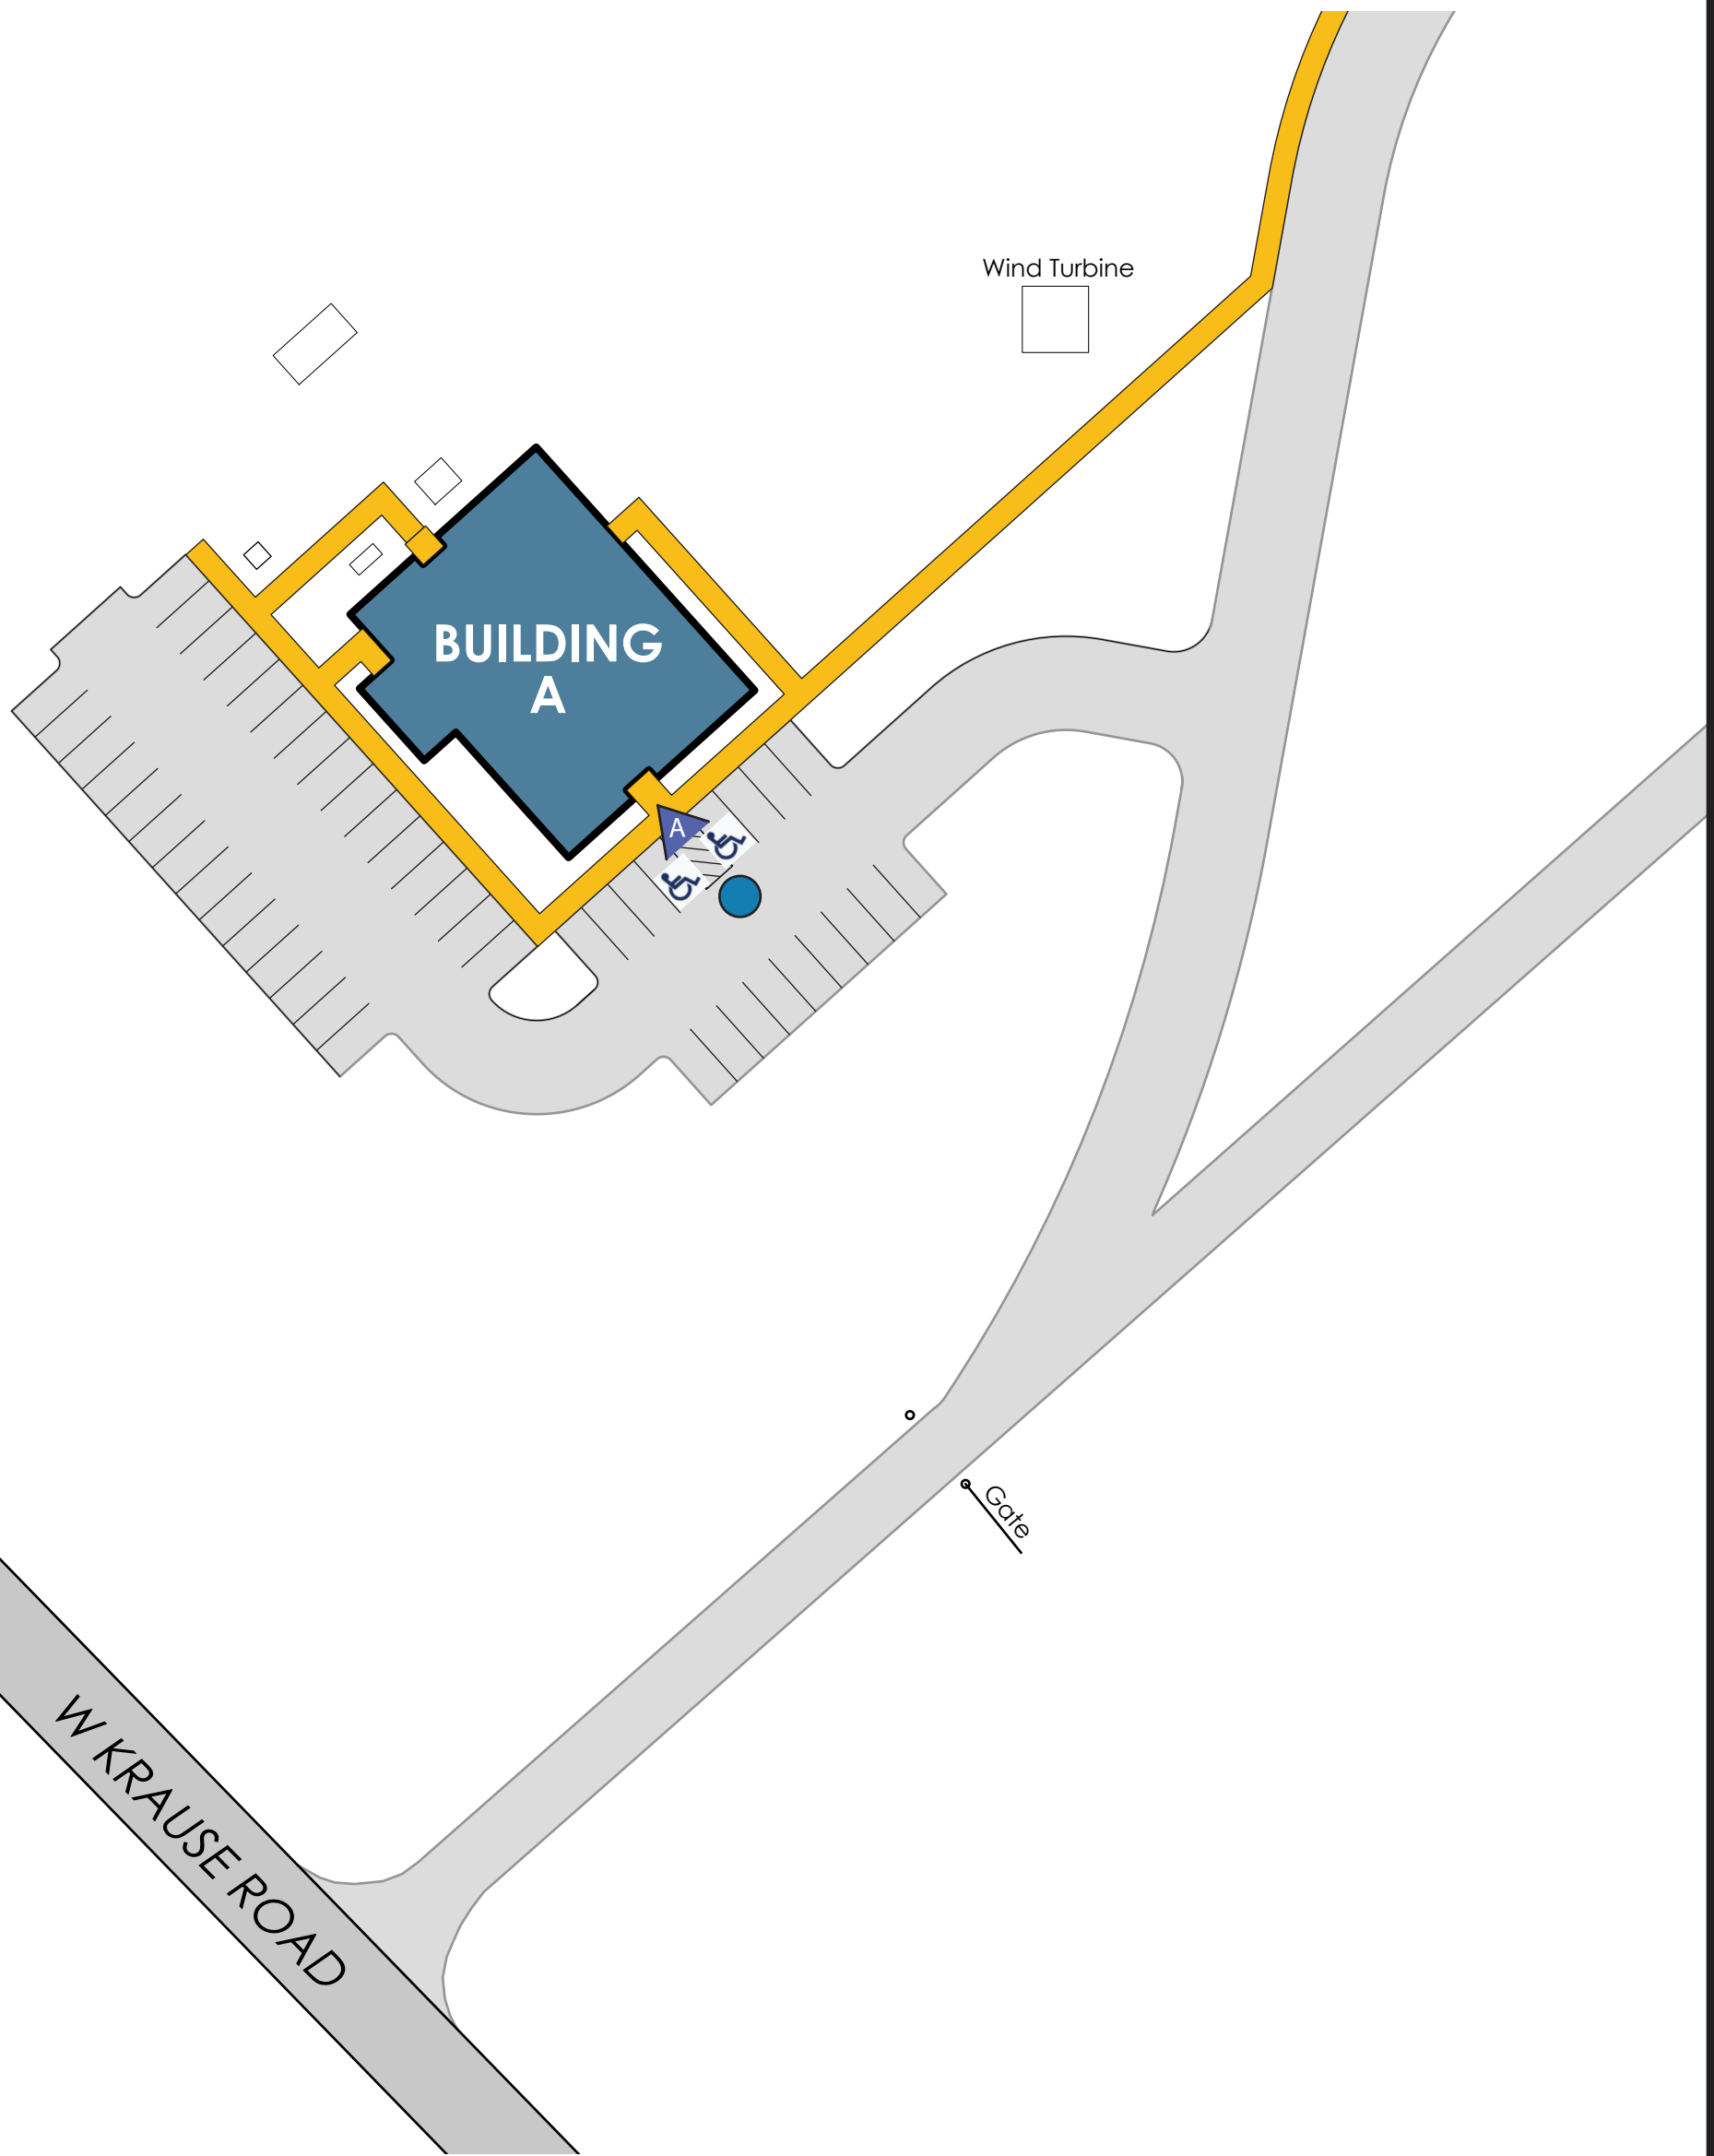

Public Safety Training Facility Accessibility Plan

W2140 Krause Rd, Columbus, WI 53925
(608) 246-6100
madisoncollege.edu

Legend

- | | |
|--|--|
|  Accessible Entrance
w/ Automatic Door Operator |  Accessible Walkway |
|  Accessible Drop off/
Pick up Location |  Accessible Parking |