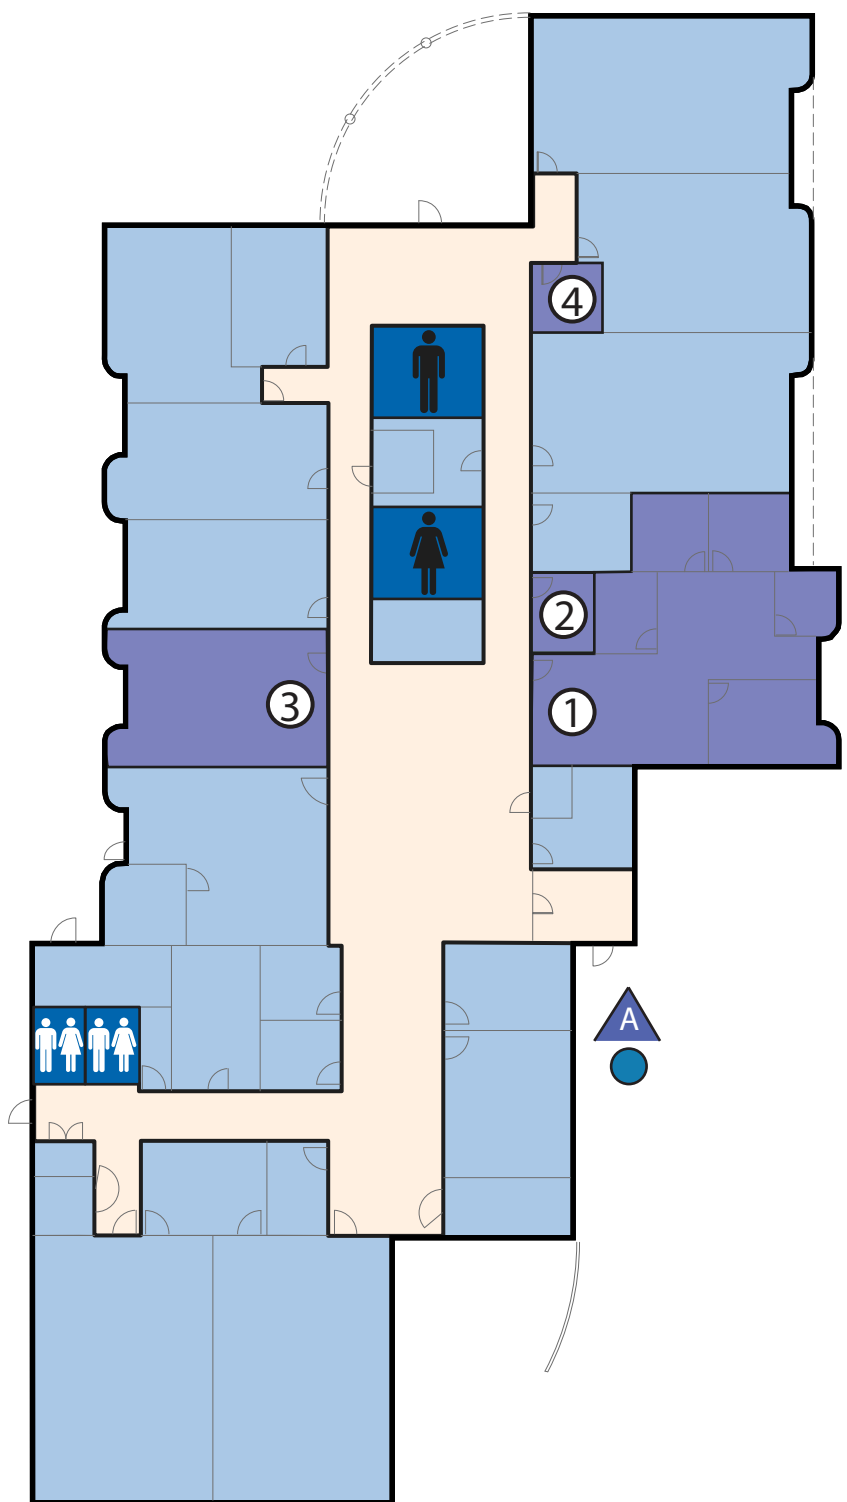

LEGEND

-  Accessible Entrance w/ Automatic Door Operator
-  Accessible Drop off/ Pick up Location
-  Circulation
-  Significant Spaces
-  Classrooms
-  Restroom
-  Gender Neutral Restroom

- ① Welcome Center
100
- ② Lactation Room
100F
- ③ Library
107
- ④ Testing
103A