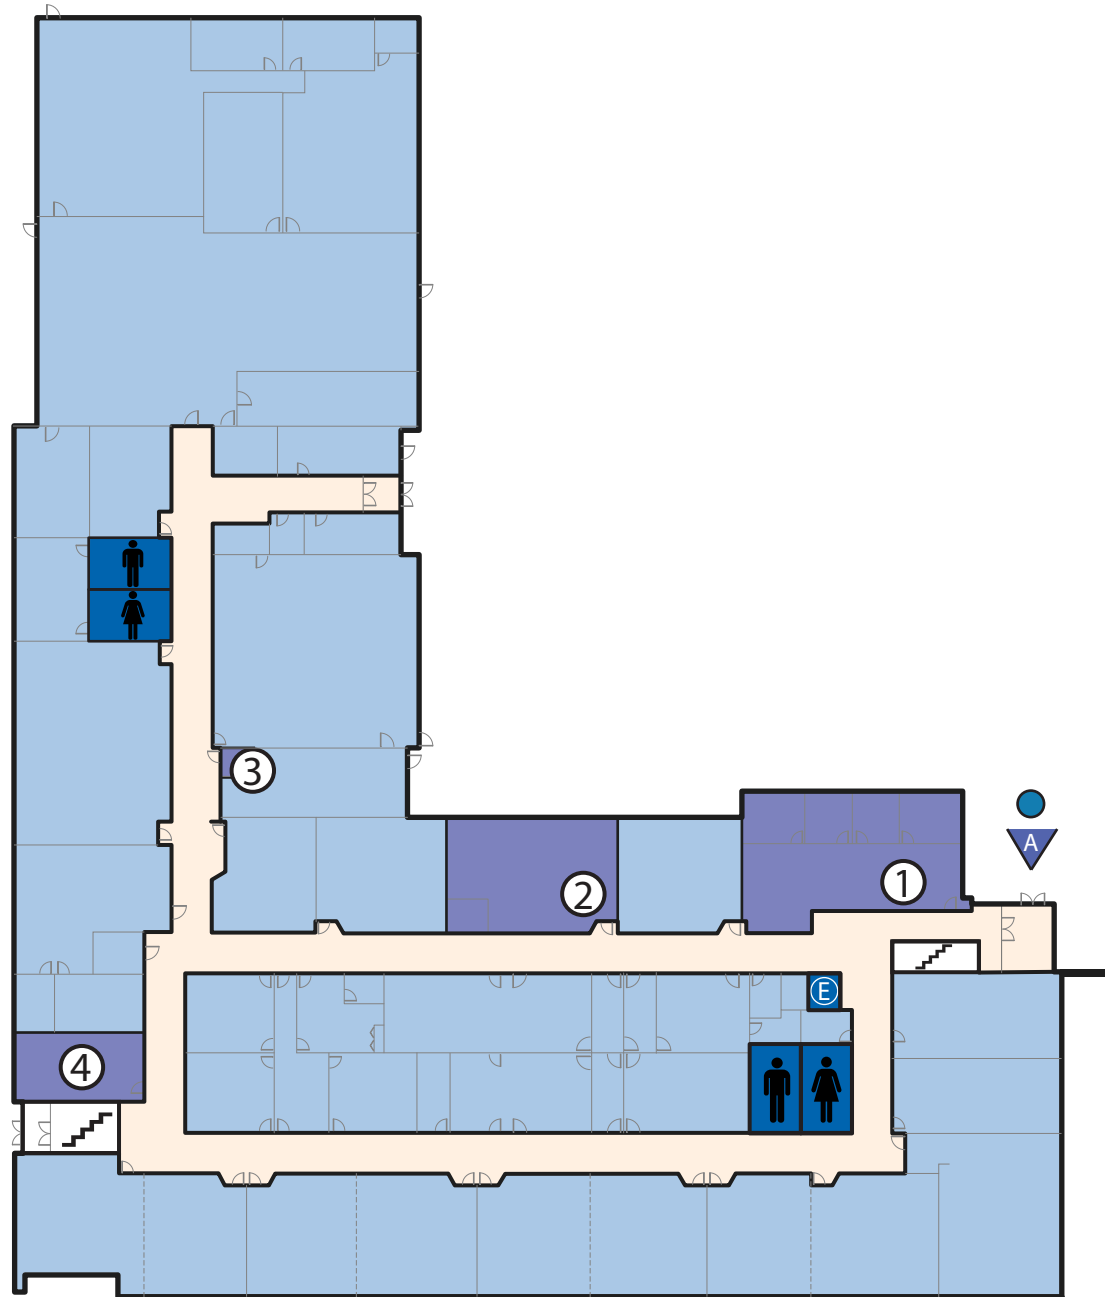

# LEGEND

-  Accessible Entrance w/ Automatic Door Operator
-  Accessible Drop off/ Pick up Location
-  Circulation
-  Significant Spaces
-  Classrooms
-  Restroom
-  Stair
-  Elevator

- ① Administration Office  
100
- ② Student Lounge  
148
- ③ Lactation Room  
170
- ④ Student Breakroom  
139

**MADISON**  
AREA | TECHNICAL  
**COLLEGE**