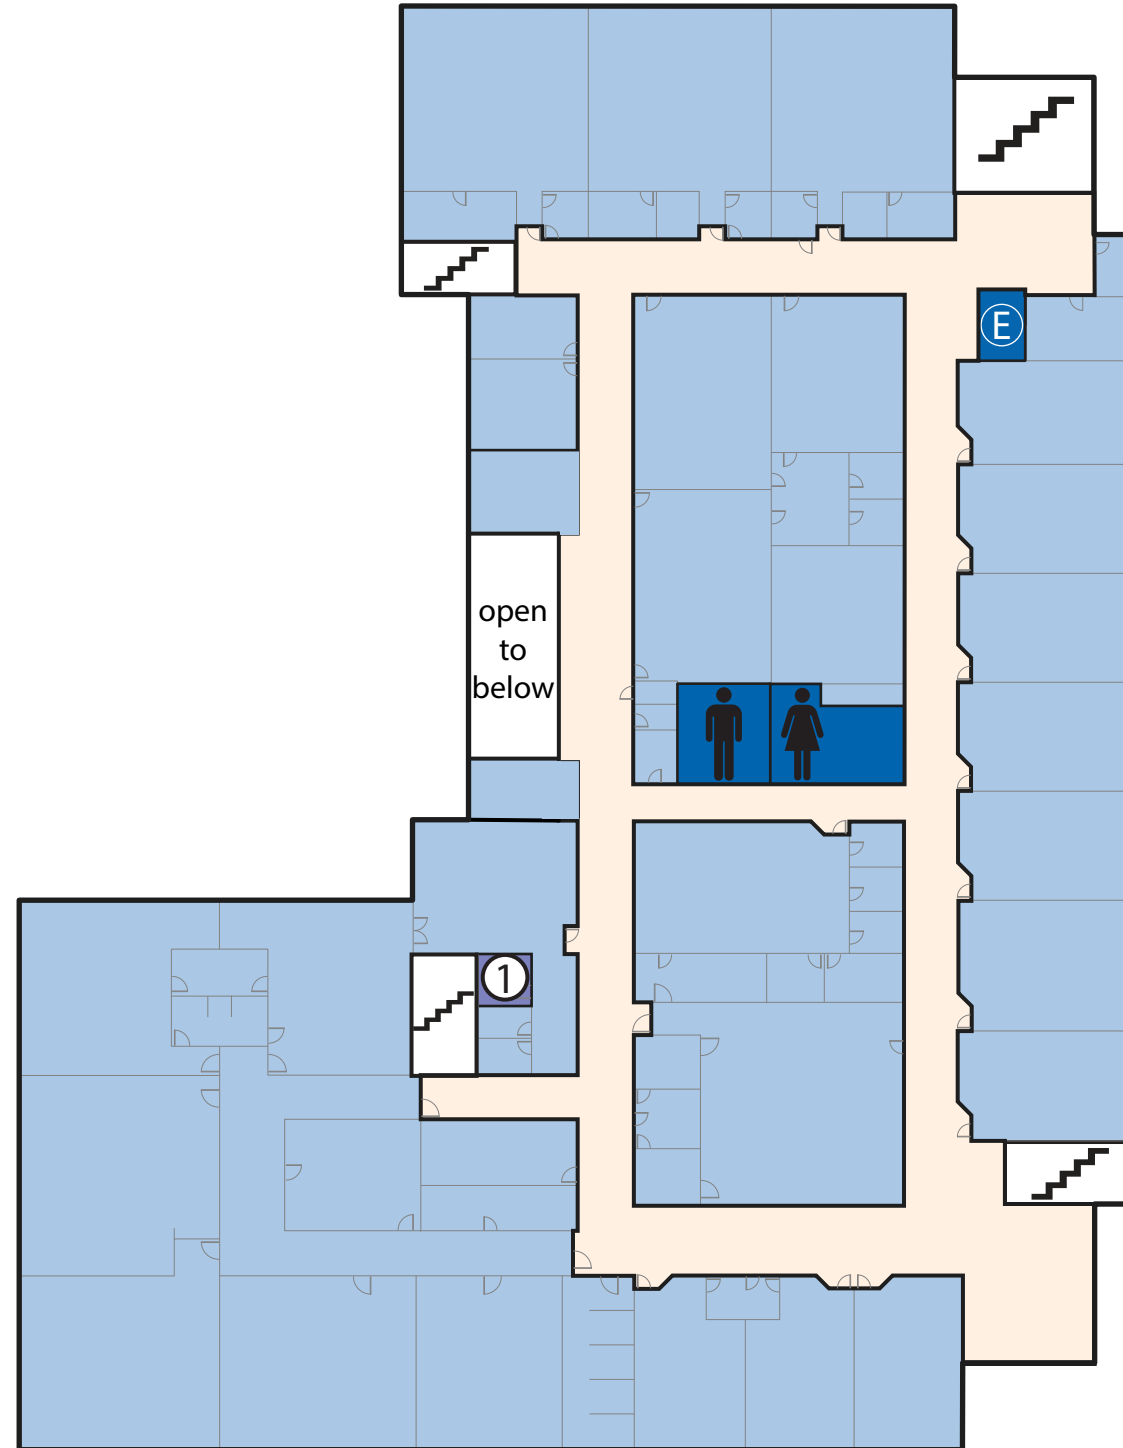

LEGEND

-  Circulation
-  Significant Spaces
-  Classrooms
-  Restroom
-  Stair
-  Elevator
-  Optical Dispensary
271A

MADISON
AREA | TECHNICAL
COLLEGE

Second Floor
1705 Hoffman St.
Madison, WI 53704-2599
(608) 246-6100
Deaf/hh: use 711 (relay)
madisoncollege.edu
Health Education