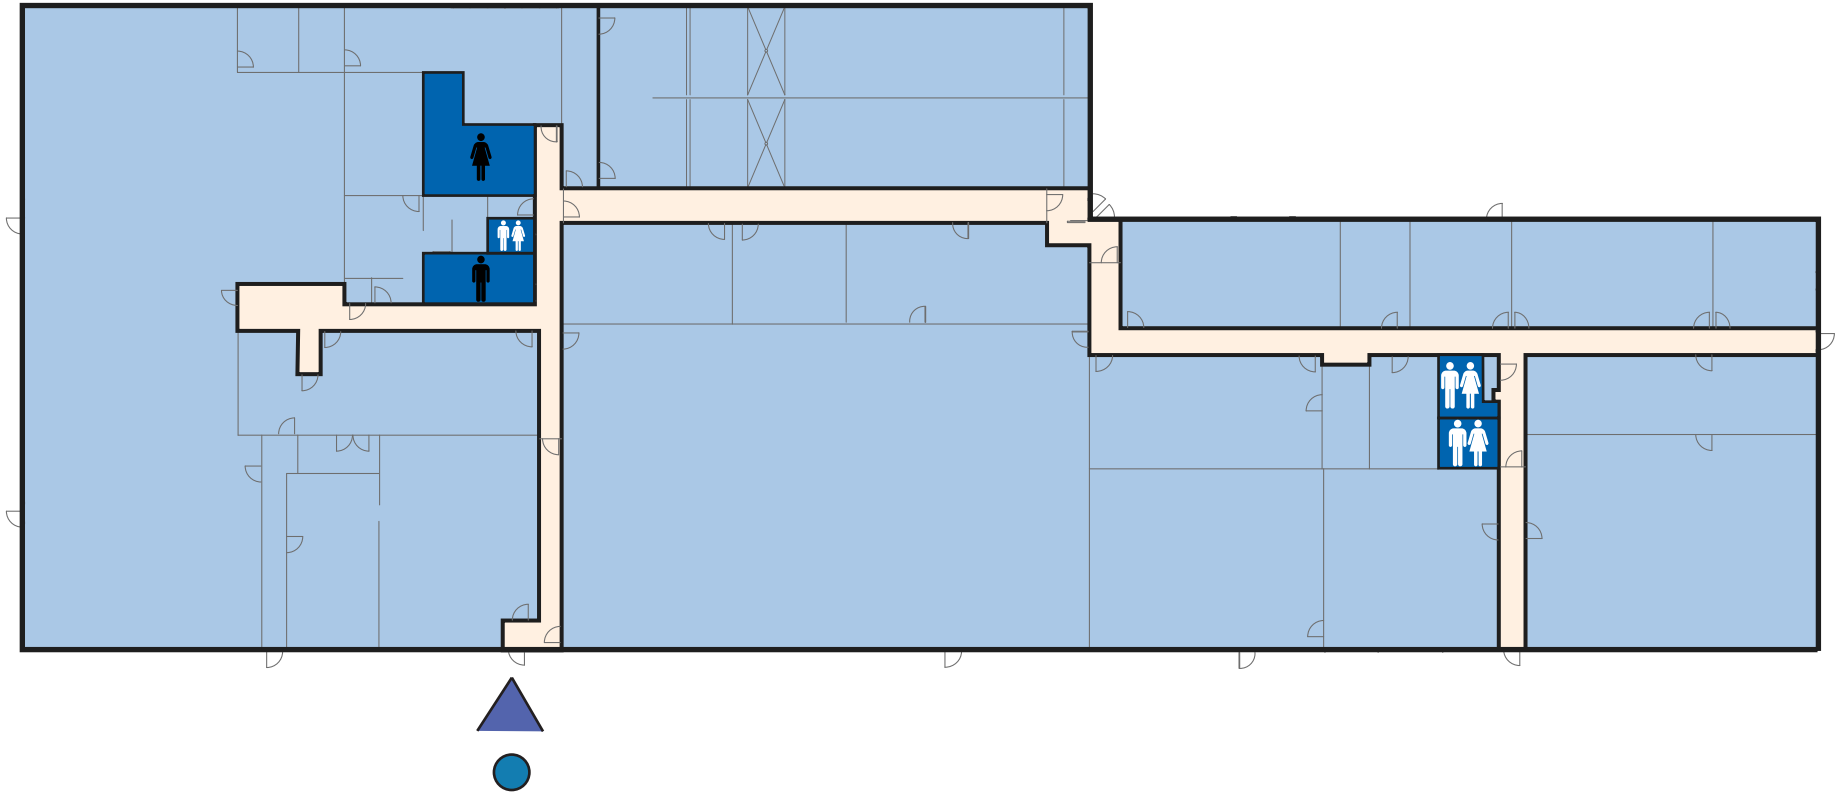

LEGEND

- Entrance
- Accessible Drop off/
Pick up Location
- Circulation
- Significant Spaces
- Classrooms
- Restroom
- Gender Neutral Restroom

MADISON
AREA | TECHNICAL
COLLEGE

First Floor - Building B

2125 Commercial Ave
Madison, WI 53704
(608) 246-6100
Deaf/hh: use 711 (relay)
madisoncollege.edu